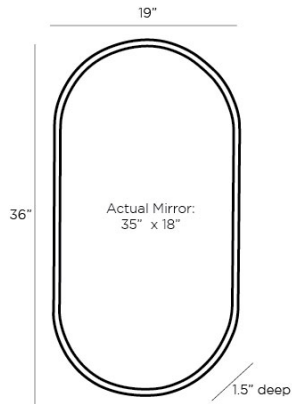

ARTERIOS

VAQUERO SMALL MIRROR

WM112
H: 36 IN, W: 19 IN, D: 1.5 IN
Bronze
Contract Suitable As Is

Rendered in a classic capsule shape, the Vaquero mirror is endowed with a vintage sensibility. Crafted in bronze-finished brass with a beveled mirror, the chic accent piece is striking alone or as a pair over a vanity. The mirror can be hung vertically or horizontally and is fitted with a security cleat.

APPEARANCE

Material	Brass, Glass
Material Type	Beveled
Finish	Plain
Top Coat/Sealant	false

DIMENSIONS

Mirror Size	1 H: 35 IN, W: 18 IN
-------------	-------------------------

SHIPPING

Shipping Requirements	TruckShip
Product Weight	22 LBS
Gross Weight 1	32.8 LBS
Shipping Box 1	H: 44 IN, L: 8 IN, W: 27 IN

ADDITIONAL INFO

Features	T-Screw Hardware Included
Hanger Position	Vertical & Horizontal
Hanger Type	Security Cleat
Hanger Size	12"

CONTRACT

Contract Suitable	true
-------------------	------