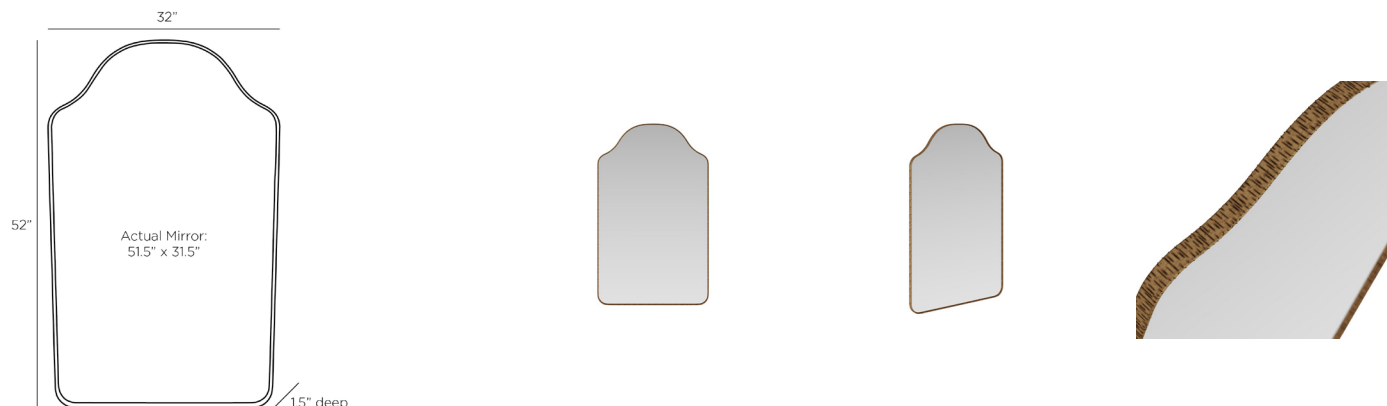

ARTERIO RS

AYERS MIRROR

WMI28

H: 52 IN, W: 32 IN, D: 1.5 IN

Antique Brass, Iron

Contract Suitable As Is

The portal shape of a classic arched mirror finds a minimalist update in Ayers. Delicately framed in chattered iron finished antique brass for extra impact. Designed to be hung vertically, it is fitted with security cleat hardware. Finish will vary.

APPEARANCE

Material	Iron, Mirror
Finish	Plain
Finish Will Vary	true
Top Coat/Sealant	true

DIMENSIONS

Mirror Size	H: 51.5 IN, W: 31.5 IN
-------------	------------------------

SHIPPING

Shipping Requirements	TruckShip
Product Weight	60 LBS
Gross Weight 1	70 LBS
Shipping Box 1	H: 40 IN, L: 58 IN, W: 9 IN

ADDITIONAL INFO

Features	T-Screw Hardware Included
Hanger Position	Vertical Only
Hanger Type	Security Cleat
Hanger Size	24"

CONTRACT

Contract Suitable	true
-------------------	------