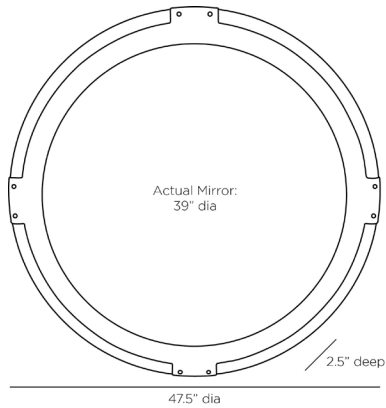

ARTERIO RS

ASMARA MIRROR

WMI31
Dia: 47.50 IN, D: 2.5 IN
Antique Brass
Contract Suitable As Is

A traditional round of beveled glass is elegantly framed with antiqued brass bullnose. An inset and wrapped detail in topstitched ivory leather accented with brass bolts for visual interest. Fitted with a security cleat, this classical style was designed to be hung vertically. Finish will vary.

APPEARANCE

Material	Beveled Mirror, Brass, Leather
Finish	Ivory, Plain
Finish Will Vary	true
Top Coat/Sealant	true

DIMENSIONS

Mirror Size	1 Dia: 39.00 IN
-------------	--------------------

SHIPPING

Shipping Requirements	TruckShip
Product Weight	70.3 LBS
Gross Weight 1	81 LBS
Shipping Box 1	H: 55 IN, L: 55 IN, W: 11 IN

ADDITIONAL INFO

Features	T-Screw Hardware Included
Hanger Position	Vertical Only
Hanger Type	Security Cleat
Hanger Size	18"

CONTRACT

Contract Suitable	true
-------------------	------