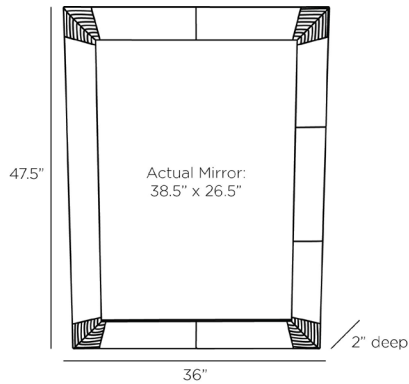

## AMARA MIRROR

WMI32  
H: 47.5 IN, W: 36 IN, D: 2 IN  
Ivory, Vellum  
Contract Suitable As Is

With its streamlined details, the Amara finds a modern expression of streamlined Moderne design. This rectangular style is wrapped in ivory vellum, then accented with antique brass corners that emphasize its sharp angles and hard-edged dimensions. Hang it vertically or horizontally—a security cleat assures its stability. Finish will vary.

### DIMENSIONS

Mirror Size	0.5 H: 38.5 IN, W: 26.5 IN
-------------	-------------------------------