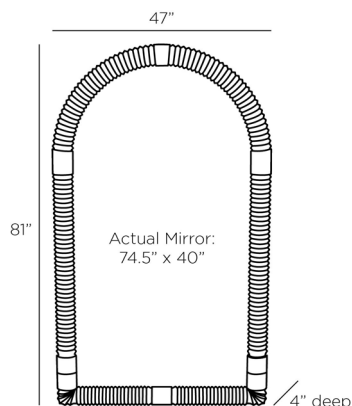

ARTERIOS

ABRUZZO FLOOR MIRROR

WMI34

H: 81 IN, W: 47 IN, D: 4 IN

Ebony, Mango Wood

Contract Suitable As Is

The playful, uninhibited lines of the Italian Memphis furniture movement inform a carved arch mirror. Crafted of mango wood with an ebony finish, its substantial lines are accented with arched breaks. Designed to be hung vertically or placed on the floor, this impactful style it is stabilized with a security cleat. Finish will vary.

APPEARANCE

Material	Mango Wood, Mirror
Finish	Plain
Finish Will Vary	true
Top Coat/Sealant	true

DIMENSIONS

Mirror Size	H: 74.5 IN, W: 40 IN
-------------	----------------------

SHIPPING

Shipping Requirements	TruckShip
Product Weight	126 LBS
Gross Weight 1	136 LBS
Shipping Box 1	H: 51.5 IN, L: 85 IN, W: 7.5 IN

ADDITIONAL INFO

Features	Sustainable
Hanger Position	Vertical Only
Hanger Type	Security Cleat
Hanger Size	36"

CONTRACT

Contract Suitable	true
-------------------	------