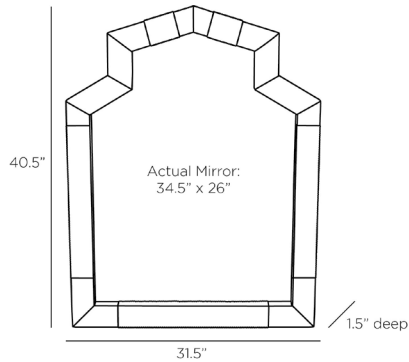

ARTERIOS

BEELAND MIRROR

WMS02
H: 40.5 IN, W: 31.5 IN, D: 1.5 IN
Black Wash, Rattan
Contract Suitable As Is

A classic Greek geometric arch frame is wrapped in black-washed rattan. A mix of vertical and horizontal patterns draw the eye to this simplistic—yet no less impactful—style. Designed to be hung vertically, it is stabilized with a security cleat. Finish will vary.

APPEARANCE

Material	Mirror, Rattan
Finish	Plain
Finish Will Vary	true
Top Coat/Sealant	true

DIMENSIONS

Mirror Size	H: 34.5 IN, W: 26 IN
-------------	----------------------

SHIPPING

Shipping Requirements	TruckShip
Product Weight	24.5 LBS
Gross Weight 1	35 LBS
Shipping Box 1	H: 117 IN, L: 82 IN, W: 11 IN

ADDITIONAL INFO

Features	Sustainable,T-Screw Hardware Included
Hanger Position	Vertical Only
Hanger Type	Security Cleat
Hanger Size	18"

CONTRACT

Contract Suitable	true
-------------------	------