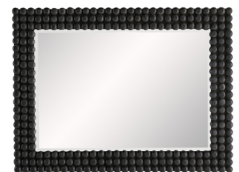

PAXTON MIRROR

4616
Black
H: 41 IN
W: 30.5 IN
D: 2 IN

Filled with visual and tactile textures, the Paxton Mirror is a beautiful work of craftsmanship. Every single knob is hand carved from solid wood, then affixed to the frame to be finished in a rich, black stain. The look is African-inspired, but with a modern leaning. Beveled mirror. Also available in a floor length version (4615).