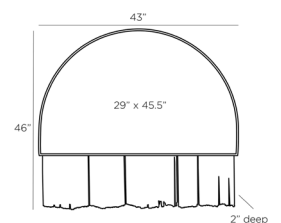

OZZY MIRROR

4683
Antique Brass
H: 43 IN
W: 46 IN
D: 2 IN

Exuding art deco glamour with a slight edge, this stunning mirror takes the spotlight. The demilune mirror is framed in antiqued brass iron with antiqued brass chain detailing that gives the piece a uniqueness look to any wall. Security cleat hanging hardware allows this mirror to hang vertically. Finish will vary.