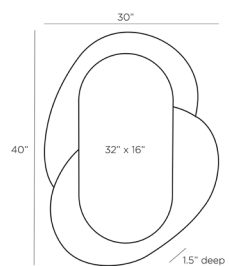

NAPOLEON MIRROR

4686
 Dark Antique Brass
 H: 40 IN
 W: 30 IN
 D: 1.5 IN

Sweeping, rounded fins surround the dark antiqued brass mirror, both dramatic and elegant. The frame is etched with a radial clad pattern and an antiqued mirror that balances beautifully in the oval shape. Security cleat hanging hardware to hang both vertically and horizontally. Finish will vary.
 CONTRACT: Contract Suitable As Is