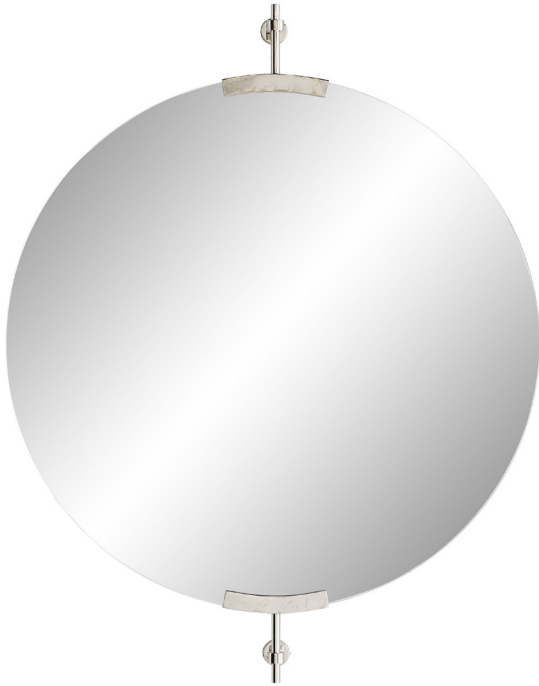

MADDEN ROUND MIRROR

Hovering ever-so-slightly against the wall this brilliant mirror performs “depth-defying” feats. Two polished nickel brackets hold a large round plain glass mirror that appears almost flush with the wall offering a more streamlined look. Two security cleat hanging hardware attachments allow this piece to hang horizontally or vertically. Also available in antique brass (4730).

SHIPPING REQUIREMENTS: TruckShip

CONTRACT: Contract Suitable As Is

Alternate Sizes: 4741,4830,4845,4847,6872,6873

4729

Polished Nickel

H: 38.5 IN

W: 30 IN

D: 3 IN