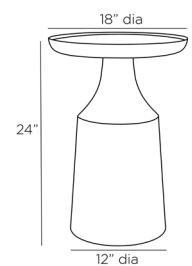

TURIN END TABLE

5777

Spice

H: 24 IN

Dia: 18.00 IN

Contemporary and modern design elements take shape in our Turin end table. A round, thick-rimmed top rests atop an exaggerated bell-shaped base, drawing attention to the sculptural aspect of its unique construction. Artistic in form and functional by design, the vibrant spice-lacquered table would be a brilliant complement to any seating arrangement.