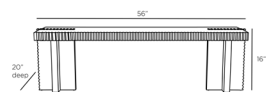

PACORRO BENCH

5780  
 Ebony  
 H: 16 IN  
 W: 56 IN  
 D: 20 IN

The Pacorro bench is carved ebony-finished mango wood with textural detailing that resembles a machine gear. Narrow in scale, this inspired bench nods to industrial design, while maintaining an elegant and refined sensibility. Finish will vary.