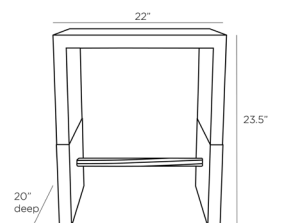

LYLE END TABLE

6255
 Bronze
 H: 23.5 IN
 W: 22 IN
 D: 20 IN

Hardly a bystander, the Lyle end table will command any entryway. The bronze brass clad sabots wear decorative pitting like a coat of armor fit with an iron spear. The rich blonde stain enhances the oak grain, highlighting the attention paid to this fine piece of furniture. finish will vary.