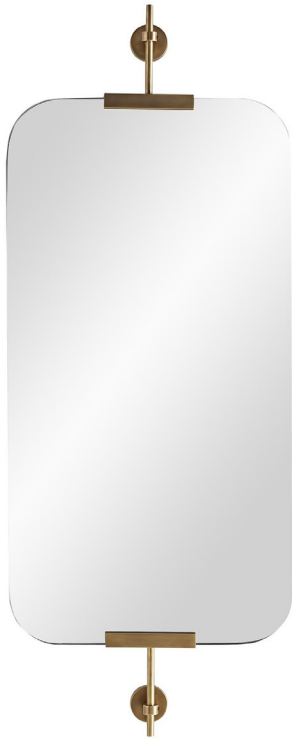

MADDEN MIRROR

6872

Antique Brass

H: 48.5 IN

W: 19 IN

D: 3 IN

Hovering ever-so-slightly against the wall, this brilliant mirror performs â€œdepth-defyingâ€ feats in a space. Two antique brass brackets hold a plain glass mirror, which has rounded edges for a softer look. Can be hung vertically or horizontally depending on the wall space. Hangs on two security cleat attachments. Also available in polished nickel (6873).