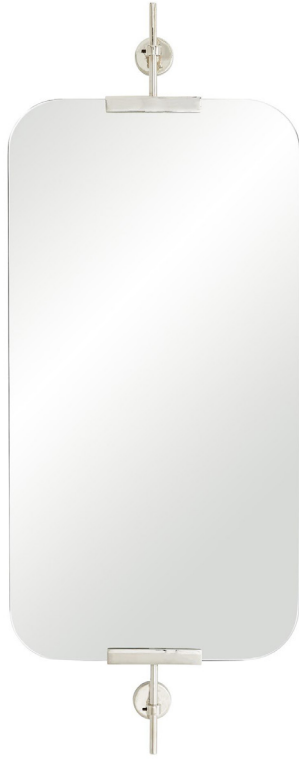

MADDEN MIRROR

Hovering ever-so-slightly against the wall, this brilliant mirror performs â€œdepth-defyingâ€ feats in a space. Two polished nickel brackets hold a plain glass mirror, which has rounded edges for a softer look. Can be hung vertically or horizontally depending on the wall space. Hangs on two security cleat attachments. Also available in antique brass (6872).

SHIPPING REQUIREMENTS: TruckShip

CONTRACT: Contract Suitable As Is

Alternate Sizes: 4730,4741,4830,4844,4847

6873

Polished Nickel

H: 48.5 IN

W: 19 IN

D: 3 IN