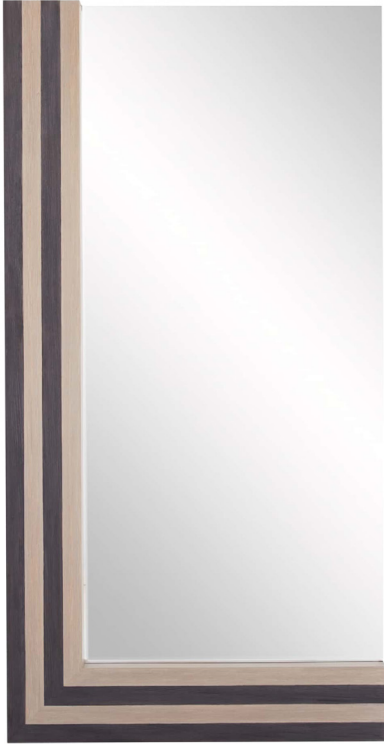

## ROXY FLOOR MIRROR

6945

Ebony

H: 78 IN

W: 40 IN

D: 2.5 IN

This style statement is created in ebony and smoke oak veneer that join together in an optical striping effect. The graphic Roxy floor mirror offers bold contrast, with a silhouette reminiscent of a doorway. The beveled mirror is fitted with a cleat for secure hanging vertically. Finish will vary.