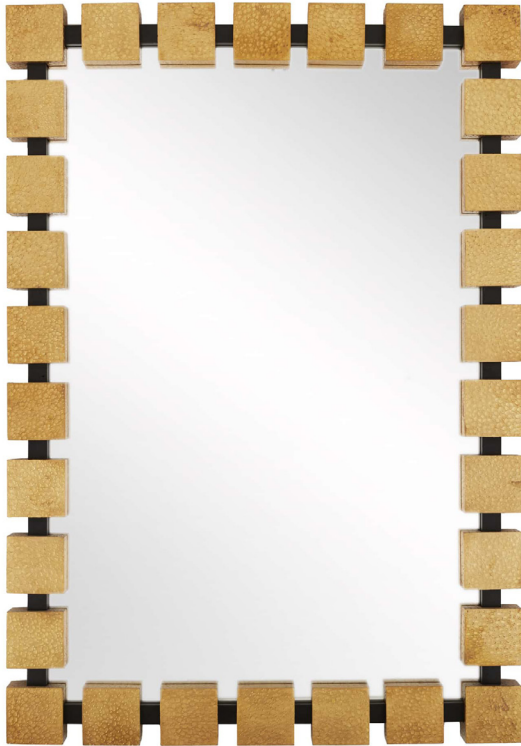

## RUZGAR MIRROR

6990

Antique Brass

H: 58.5 IN

W: 41 IN

D: 3 IN

The large-scale Ruzgar mirror stylishly dresses any blank wall. The impressive accent is created of brass clad, square block shapes in antique brass connected by stints of ebony-finished mango wood, all of which form a dimensional border around the mirror. Can be hung vertically or horizontally, and is fitted with a security cleat for hanging.