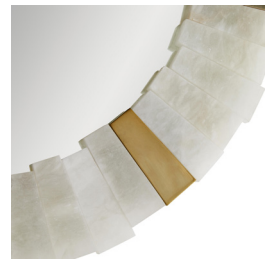

VON-WEBBER MIRROR

9630
White
Dia: 32.00 IN
D: 2 IN

Let the austere grandeur of this alabaster mirror effortlessly elevate a space. White alabaster and antique brass keystones frame a round plain mirror, delivering the right amount of drama to its luxe style. The textural yet polished frame delivers maximum luster when hung over a vanity or console. Hung with a security cleat attachment. Alabaster may vary.