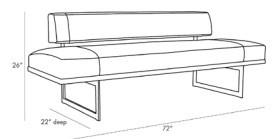

TUCK BENCH IVORY LEATHER

DB8003
Ivory Leather
H: 26 IN
W: 72 IN
D: 22 IN

Wildly versatile the Tuck Bench is a cozy seat at the foot of a bed in an entry corridor or even in a living room. Designed through an architectural lens the steel stock legs support the seat and floating back. The combination of steel wood and leather make for a handsome addition to the home.