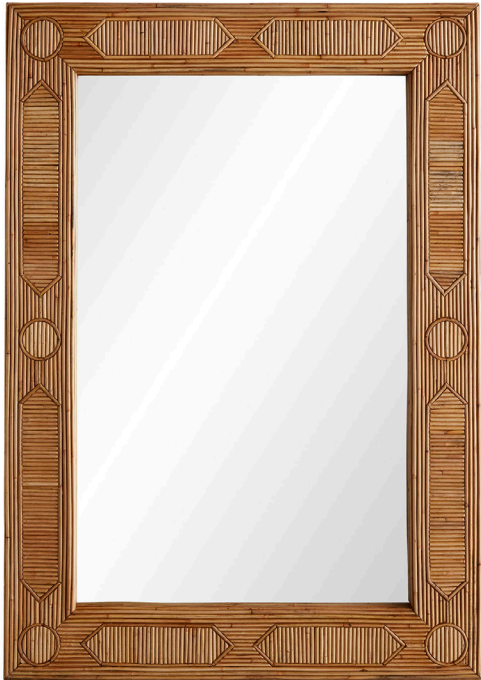

MADELINE MIRROR

DC5004
Natural
H: 37.5 IN
W: 26.5 IN
D: 1.5 IN

Geometric inlay of natural rattan creates a decorative patterned frame surrounding a plain rectangular mirror. Rattan will vary.

SHIPPING REQUIREMENTS: TruckShip