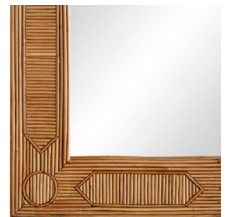

MADELINE MIRROR

DC5004
Natural
H: 37.5 IN
W: 26.5 IN
D: 1.5 IN

Geometric inlay of natural rattan creates a decorative patterned frame surrounding a plain rectangular mirror. Rattan will vary.

SHIPPING REQUIREMENTS: TruckShip