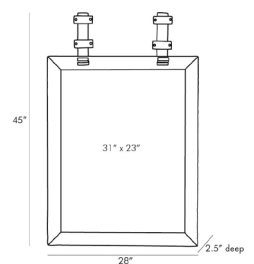

BELMONT MIRROR

DP4007
Heritage Brass
H: 45 IN
W: 28 IN
D: 2.5 IN

Versatile in form, the Belmont Mirror marries dueling design references to create a transitional piece fit for any setting. Decorative natural iron cleats create the illusion of suspension while the contemporary antique brass frame anchors the entire design. The frame also features hand-carved grooves along the perimeter, adding an element of artistry to the modern form. Make a statement by placing a pair in a master bath.