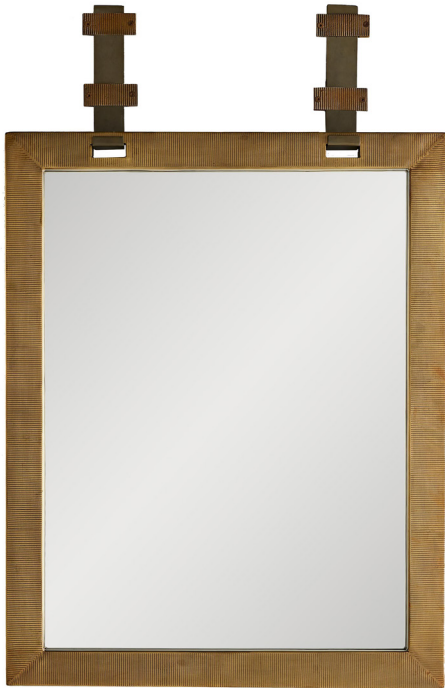

BELMONT MIRROR

DP4007
Heritage Brass
H: 45 IN
W: 28 IN
D: 2.5 IN

Versatile in form, the Belmont Mirror marries dueling design references to create a transitional piece fit for any setting. Decorative natural iron cleats create the illusion of suspension while the contemporary antique brass frame anchors the entire design. The frame also features hand-carved grooves along the perimeter, adding an element of artistry to the modern form. Make a statement by placing a pair in a master bath.