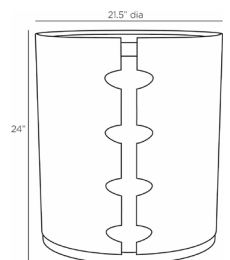

AIKMAN END TABLE

FEI17

Antique Brass

H: 24 IN

Dia: 21.50 IN

An antique brass finished iron band encircles a waxed ebony mango wood top on this elegant end table. Inspired by a chunky cuff bracelet, the table is hollow for ease of movement.