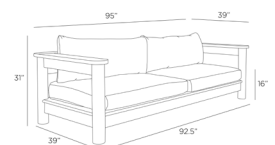

## CALDWELL OUTDOOR SOFA

FFS01  
Porpoise Outdoor  
Performance Bouclé  
H: 31 IN  
W: 95 IN  
D: 39 IN

A comfortable companion to our Caldwell ottoman, this long-lined sofa delivers a distinct 1970s influence. Constructed of teak wood in a rustic weathered texture, it is finished with carved dowel legs and our Porpoise Outdoor Performance Bouclé cushion. Finish will vary.