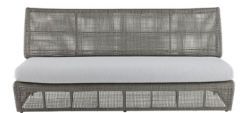

## DUPONT OUTDOOR SOFA

FFS04  
 Porpoise Outdoor  
 Performance Bouclé  
 H: 33.5 IN  
 W: 72.5 IN  
 D: 30 IN

The relaxed assemblage of '70s-style "puzzle piece" seating is revamped in our lounge-ready slipper chair. Composed of sturdy synthetic rattan in a weathered gray plain weave, each woven frame is accented with our Porpoise Outdoor Performance Bouclé cushion. Notch detail where the cushion meets the back. Pair with the Dupont chairs, or style on its own.