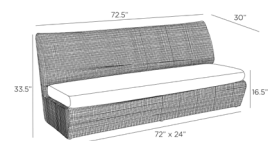

## DUPONT OUTDOOR SOFA

FFS04  
 Porpoise Outdoor  
 Performance Bouclé  
 H: 33.5 IN  
 W: 72.5 IN  
 D: 30 IN

The relaxed assemblage of '70s-style "puzzle piece" seating is revamped in our lounge-ready slipper chair. Composed of sturdy synthetic rattan in a weathered gray plain weave, each woven frame is accented with our Porpoise Outdoor Performance Bouclé cushion. Notch detail where the cushion meets the back. Pair with the Dupont chairs, or style on its own.