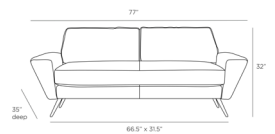

VIDARA SOFA BUTTERSCOTCH LEATHER

FFU01
 Butterscotch Leather
 H: 32 IN
 W: 77 IN
 D: 35 IN

With stylized angles, our Vidara sofa nods to atomic design, while remaining fresh and modern. The sofa is created in soft butterscotch leather, with single-cushion seat and an angled back with two loose cushions. The sleek seat is finished with tapered legs in dark walnut. Finish will vary.