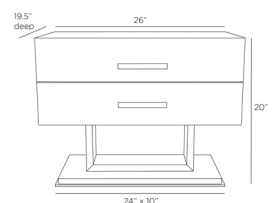

## TATRO SIDE TABLE

F1101  
Ebony  
H: 20 IN  
W: 26 IN  
D: 19.5 IN

Our inspired, two-drawer Tatro side table is composed in an architectural design, with a stitched, ivory leather case that cantilevers over an open pedestal base framework of ebony oak, imparting a floating effect. A plinth of oak and antique brass grounds the storage table, with drawers lined in cream suede. Finish will vary.