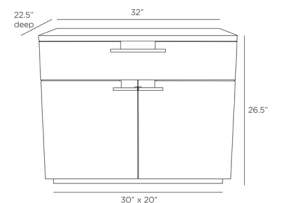

WHALEN SIDE TABLE

FIS01  
Tortoise Burl  
H: 26.5 IN  
W: 32 IN  
D: 22.5 IN

Decadently wrapped in tortoise burl oak veneer, the Whalen side table dresses up any space. The multi-functional cabinet is designed with drawers and book-matched doors, which are ornamented with linear hardware and decorative hatched grill inlays clad in bronze brass. The cabinet's ebony oak veneer interior is fitted with one adjustable shelf. Finish will vary.