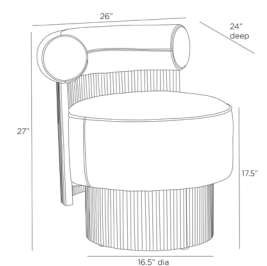

ERHART CHAIR

FRI13
 White Hair on Hide
 H: 27 IN
 W: 26 IN
 D: 24 IN

A traditional swivel chair is enhanced with a tubular bolster back for a playful—yet comfortable—edge. Designed in soft white hair-on-hide, it features textural reeded beech wood details of deepest ebony to deliver much-needed visual contrast. Round textural base. Hide will vary.