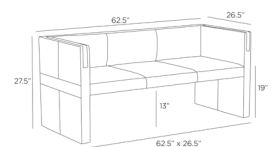

DONOVAN SETTEE

FTI01

Slate Grey Suede

H: 27.5 IN

W: 62.5 IN

D: 26.5 IN

Masculine and modernist, the simple lines of this settee form an intriguing counterpoint to its luxe materiality. Stitching details on upholstered panels of slate grey suede align with the seat to add visual depth. Accented at each arm with antique brass “elbow patches” for contrast and durability. Suede will vary.