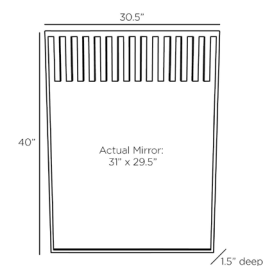

ZELINA MIRROR

WDI01
 Bronze, Iron
 H: 40 IN
 W: 30.5 IN
 D: 1.5 IN

The bronzed iron Zelina Mirror offers an alluring antiqued ombre effect that is eye-catching on any wall. Drawing inspiration from a simple utilitarian fork, a repeating pattern of bronze finished iron adds interest across the antiqued ombre glass surface. Fitted with a cleat for security, it can be hung horizontally or vertically. Finish will vary.