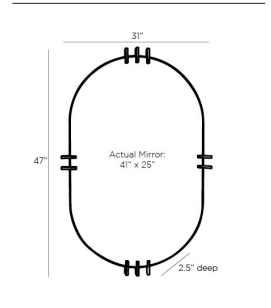

WILDER MIRROR

WM110  
 Bronze  
 H: 47 IN  
 W: 31 IN  
 D: 2.5 IN

The Wilder's design was inspired the beauty of a cabochon jewelry setting, with bronzed-iron prongs on each side securing the mirror in place. The gently rounded mirror is framed in a thin band of bronze iron metal. The piece can be hung vertically or horizontally and is fitted with a security cleat.