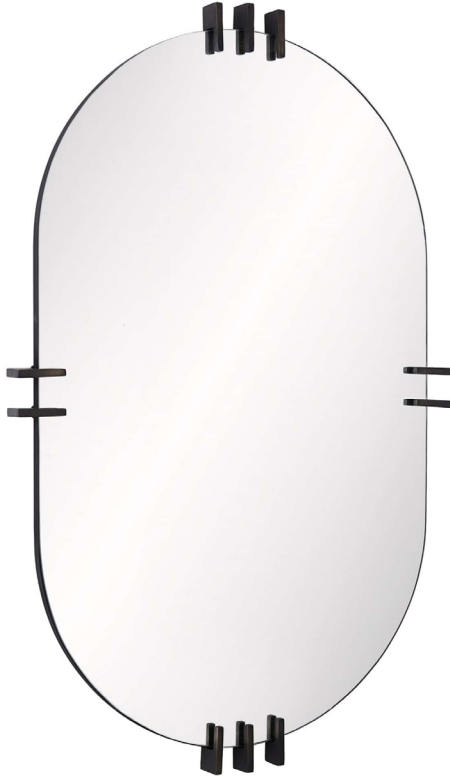

WILDER MIRROR

WM110  
 Bronze  
 H: 47 IN  
 W: 31 IN  
 D: 2.5 IN

The Wilder's design was inspired the beauty of a cabochon jewelry setting, with bronzed-iron prongs on each side securing the mirror in place. The gently rounded mirror is framed in a thin band of bronze iron metal. The piece can be hung vertically or horizontally and is fitted with a security cleat.