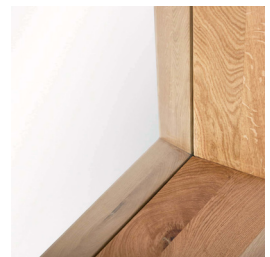

JENISON FLOOR MIRROR

WM115  
 Natural Blonde  
 H: 82 IN  
 W: 40 IN  
 D: 6 IN

Crafted in wire-brushed blonde oak and designed with deep, thick chamfering, the architectural Jenison floor mirror features as a commanding presence in any space. The angular mirror can also be hung vertically or horizontally and is fitted with a security cleat. Wood will vary.