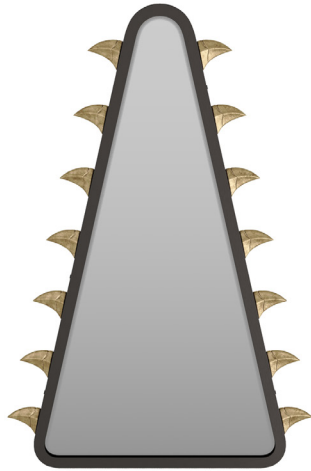

ARROYO MIRROR

WM121  
 Natural Iron, Iron  
 H: 36 IN  
 W: 20 IN  
 D: 1 IN

The organic shape of a shark's tooth cast in antique brass lends a textural appeal to a mirror of natural iron. Finished with contrast details, the mix of warm and cool tones effortlessly draw the eye to its triangular frame. Designed to be hung vertically, it is fitted with security cleat hardware. Finish will vary.