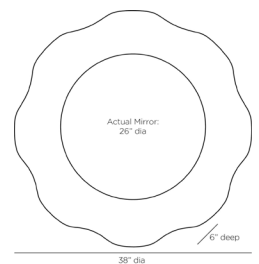

ZARAJ MIRROR

WM122
 Antique Brass, Iron
 Dia: 38.00 IN
 D: 6 IN

The flowing forms of a flower's petal are reflected in this organically appealing decor. Delicate petal shapes in antique brass finished iron flow around a circular mirrored center. Lightly antiqued, its textural finish shows off the hand of the craftsman who created it. Designed to be hung vertically, it is fitted with security cleat hardware. Finish will vary.