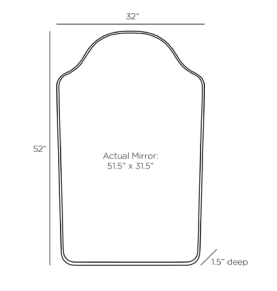

AYERS MIRROR

WM128  
 Antique Brass, Iron  
 H: 52 IN  
 W: 32 IN  
 D: 1.5 IN

The portal shape of a classic arched mirror finds a minimalist update in Ayers. Delicately framed in chattered iron finished antique brass for extra impact. Designed to be hung vertically, it is fitted with security cleat hardware. Finish will vary.