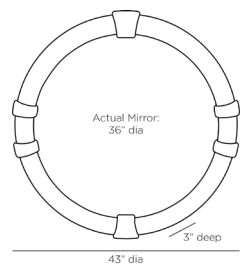

BRESNAHAN MIRROR

WMI30
 Limewash, Mango
 Wood
 Dia: 43.00 IN
 D: 3 IN

A circular frame of lime-washed mango wood is punctuated with bands of bronzed brass in a style reminiscent of a diver's watch. The perfect blend of organic and machined materials, this dramatic piece offers a mix of textures to draw the eye. Designed to be hung vertically, it is fitted with a security cleat. Finish will vary.