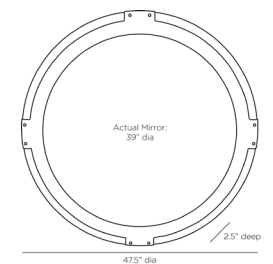

ASMARA MIRROR

WMI31  
 Antique Brass  
 Dia: 47.50 IN  
 D: 2.5 IN

A traditional round of beveled glass is elegantly framed with antiqued brass bullnose. An inset and wrapped detail in topstitched ivory leather accented with brass bolts for visual interest. Fitted with a security cleat, this classical style was designed to be hung vertically. Finish will vary.