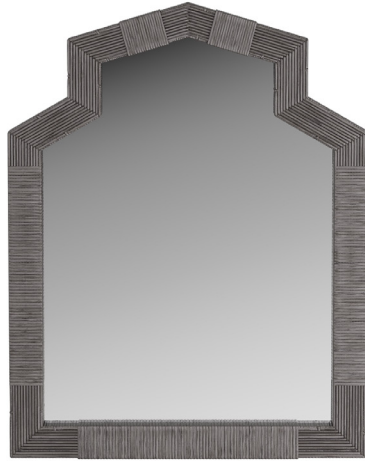

BEELAND MIRROR

A classic Greek geometric arch frame is wrapped in black-washed rattan. A mix of vertical and horizontal patterns draw the eye to this simplistic—yet no less impactful—style. Designed to be hung vertically, it is stabilized with a security cleat. Finish will vary.

SHIPPING REQUIREMENTS: TruckShip

CONTRACT: Contract Suitable As Is

WMS02

Black Wash, Rattan

H: 40.5 IN

W: 31.5 IN

D: 1.5 IN